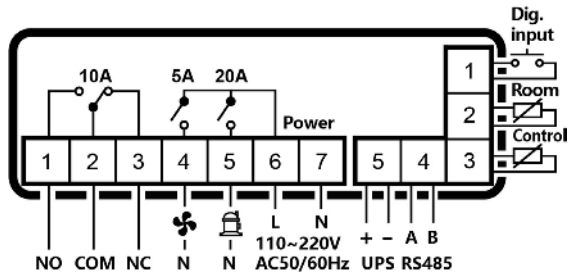

Controller wiring diagram MEC-183

Title: Wiring diagram for PRE 60 US

Oddesundvej 39
6715 Esbjerg N, Denmark
Tel.: +45 7020 0328
www.arctiko.com

Drawing no.:	5086125	Revision:	01
Drawing (initials):	DS	Date:	20/06/2023
Approval:			