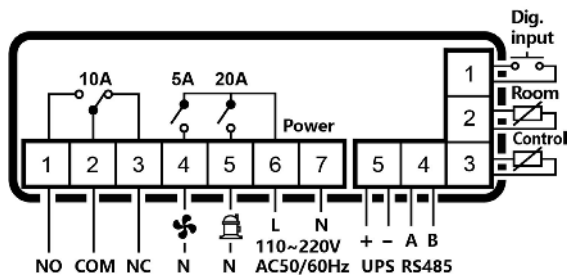

Controller wiring diagram MEC-183

Title: Wiring diagram for PRE 285 US

Oddesundvej 39  
6715 Esbjerg N, Denmark  
Tel.: +45 7020 0328  
www.arctiko.com

Drawing no.:	5086127	Revision:	01
Drawing (initials):	DS	Date:	20/06/2023
Approval:			