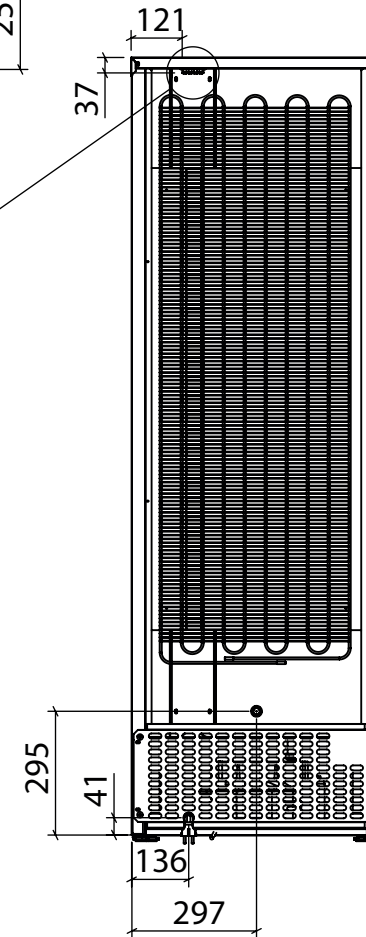

Porthole ø10

Remote Alarm

5pcs Bottom Shelf - W475 x D460mm - max load 15kg

Description: Dimension drawing LRE 440

Drawing no.: 5088160

Revision: 02

Drawing (initials): TTS

Date: 190616