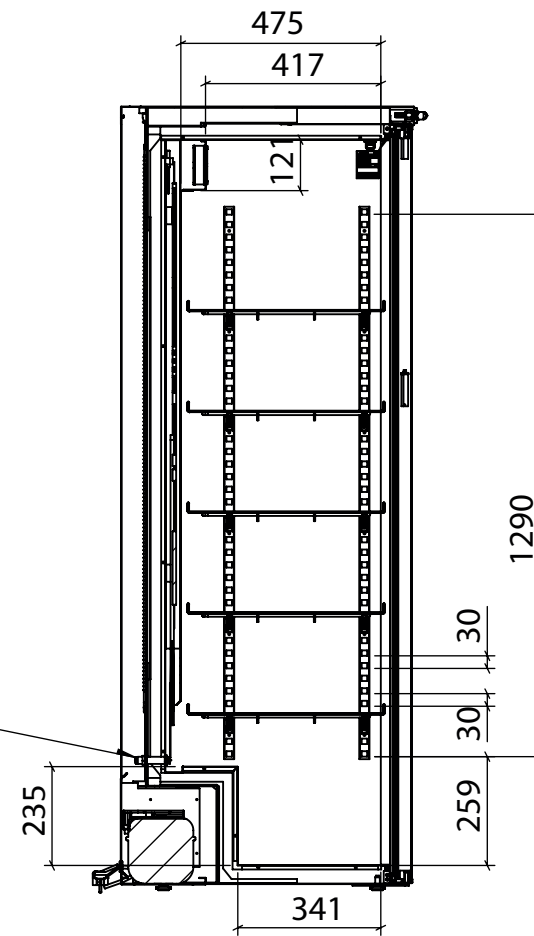

Porthole ø10

Remote Alarm

5pcs Bottom Shelf - W475 x D460mm - max load 15kg

Description: Dimension drawing LRE 440

Drawing no.: 5088160

Revision: 02

Drawing (initials): TTS

Date: 190616