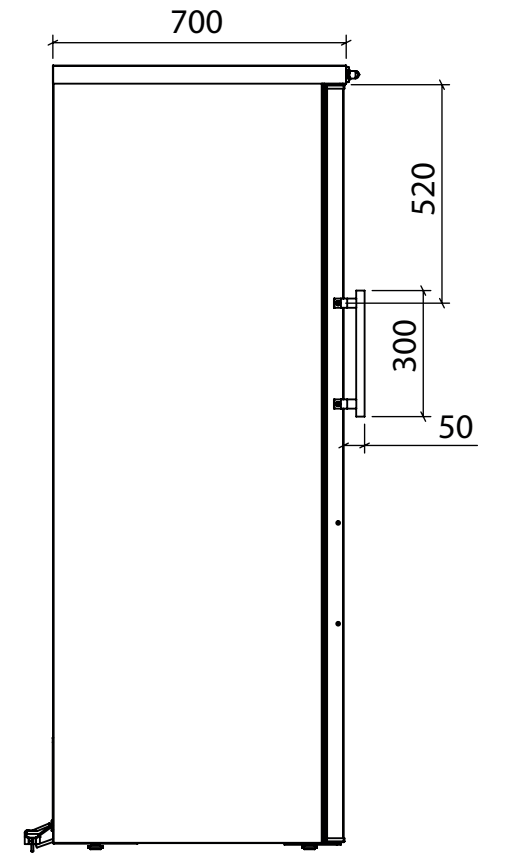

Porthole ø10

Remote Alarm

5pcs Bottom Shelf - W475 x D460mm - max load 15kg

Description: Dimension drawing LRE 440

Drawing no.: 5088160

Revision: 02

Drawing (initials): TTS

Date: 190616