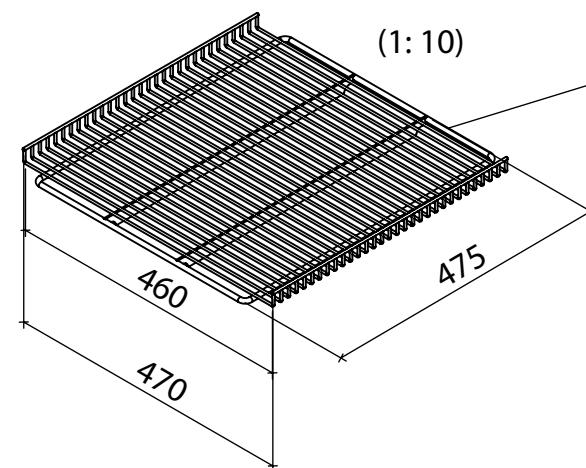

Porthole ø10

Remote Alarm

5pcs Bottom Shelf - W475 x D460mm - max load 15kg

Description: Dimension drawing LRE 440

Drawing no.: 5088160

Revision: 02

Drawing (initials): TTS

Date: 190616