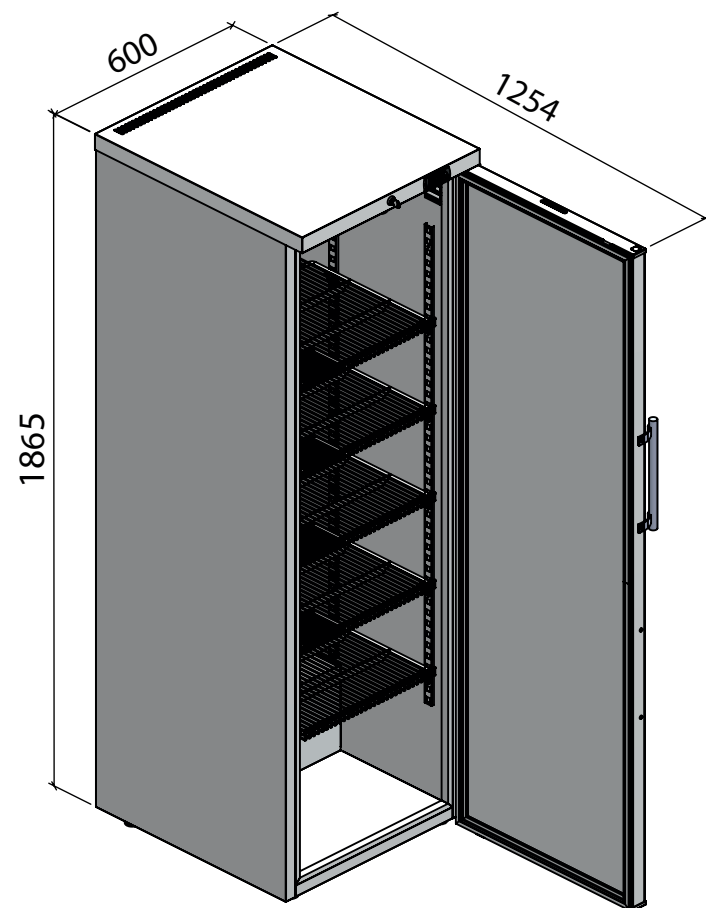

Porthole ø10

Remote Alarm

5pcs Bottom Shelf - W475 x D460mm - max load 15kg

Description: Dimension drawing LRE 440

Drawing no.: 5088160

Revision: 02

Drawing (initials): TTS

Date: 190616