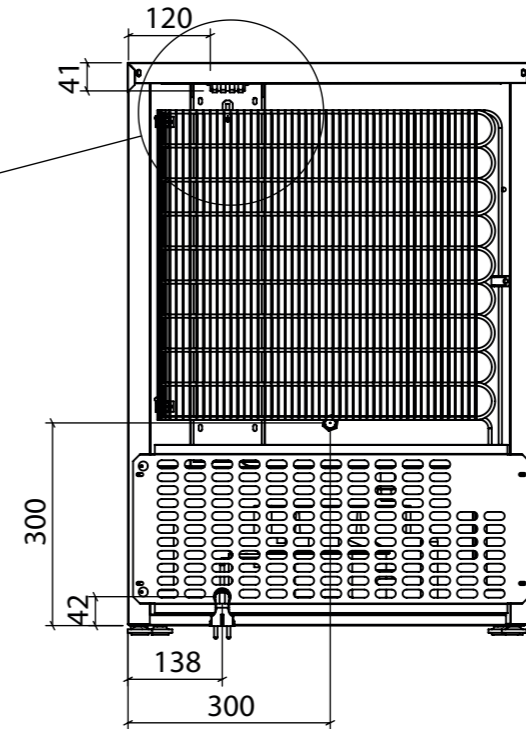

- 2pcs Top Shelf - W475 x D385mm - max load 15kg
- 1pcs Bottom Shelf - W475 x D245mm - max load 10kg
- 1pcs Basket - W455 x D217xH175mm max load 15kg / 17Lt

Remote Alarm

Description: Dimension drawing LRE 120		
	Drawing no.: 5088157	Revision: 02
	Drawing (initials): TTS	Date: 190616
	Approval (initials): EAH	Date: 190617