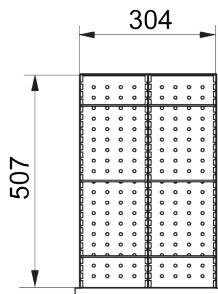

A-A

Delivered with 5 drawers.
Material: Stainless steel.
Max load each drawers 20kg.