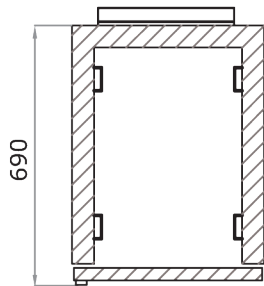

A-A

Delivered with 5 drawers.
Material: Stainless steel.
Max load each drawers 20kg.