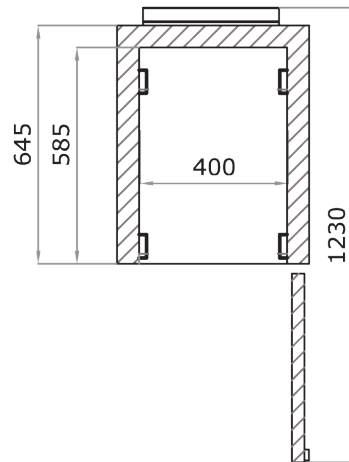

A-A

Delivered with 5 drawers.
Material: Stainless steel.
Max load each drawers 20kg.