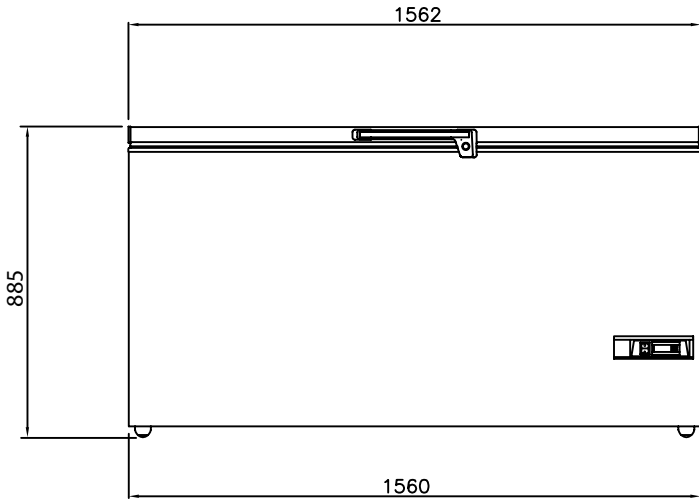

ULTF 420

Max. number of baskets = 15 pcs.