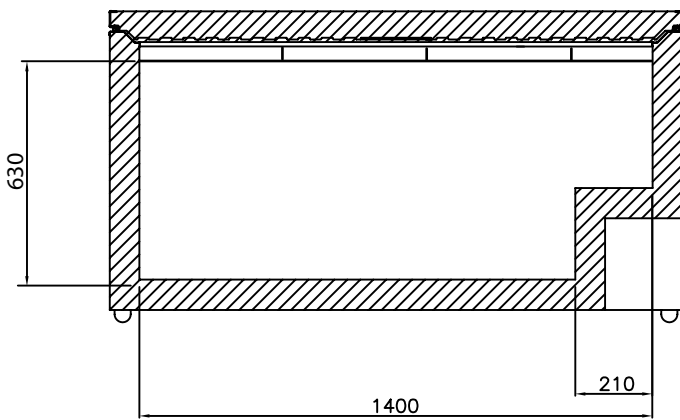

ULTF 420

Max. number of baskets = 15 pcs.